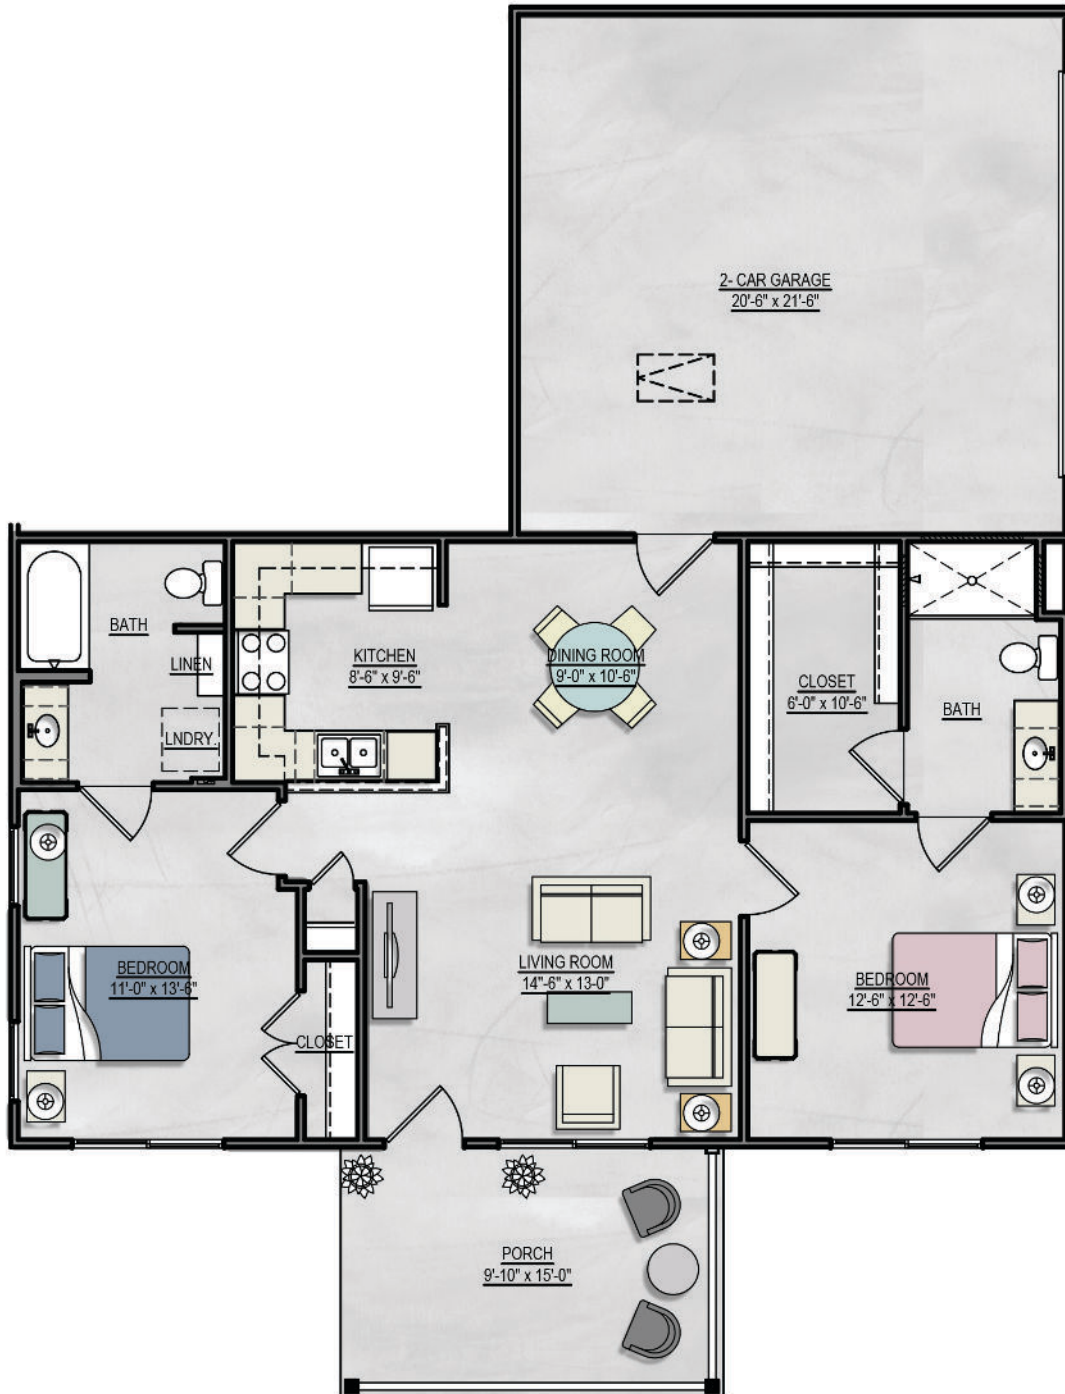

WAYFARE  
ONE STORY LUXURY APARTMENTS WITH GARAGES

STETSON  
1,011 HEATED S.F.