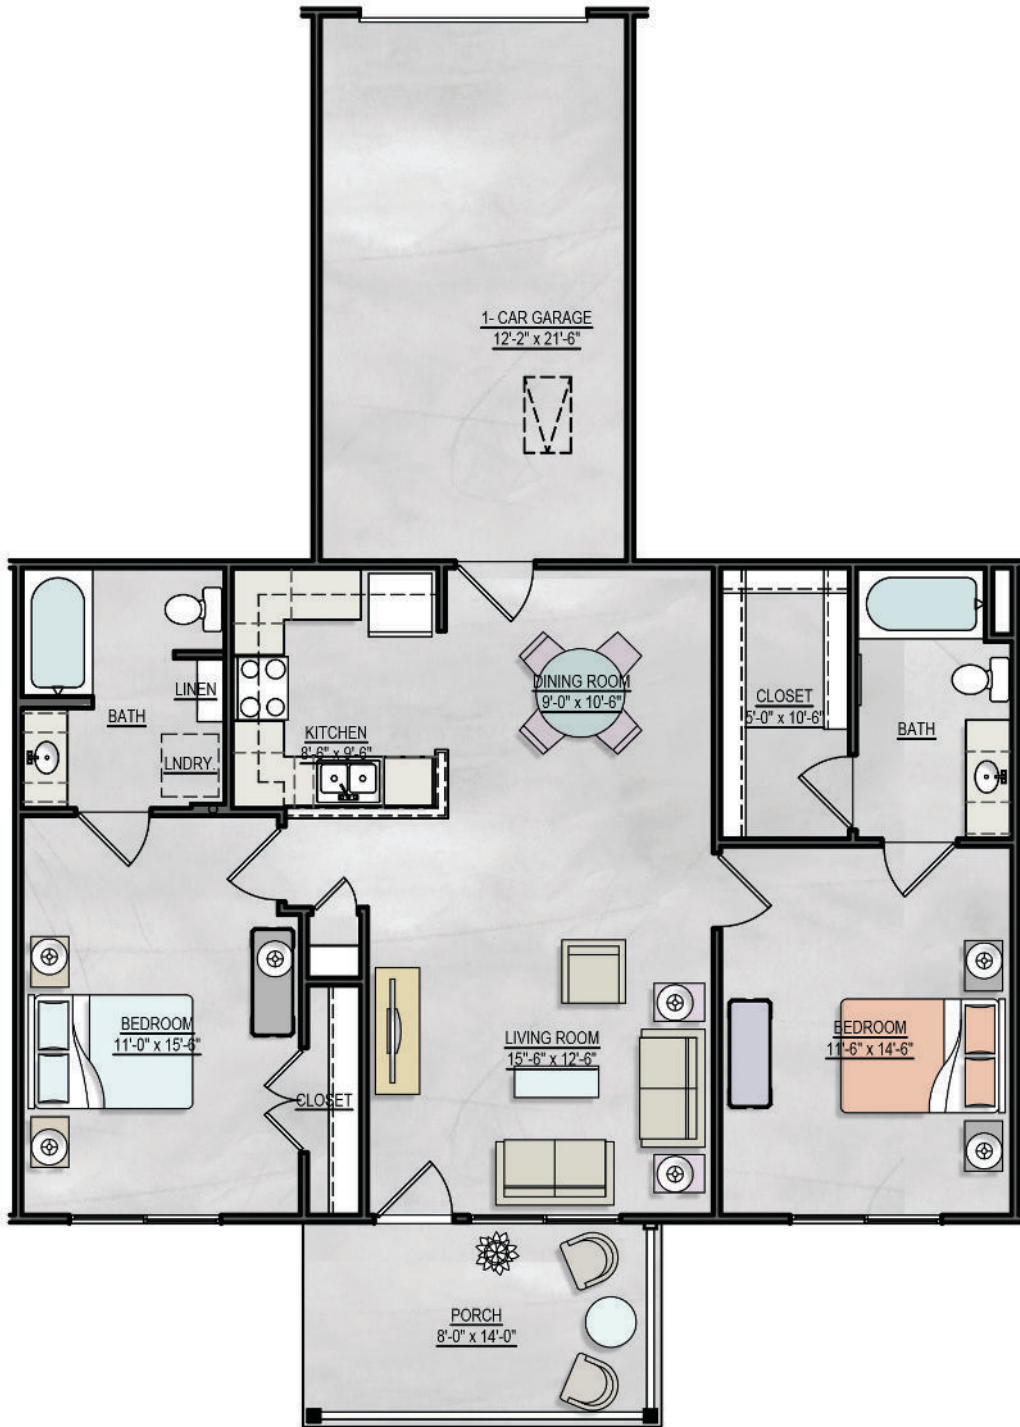

WAYFARE

ONE STORY LUXURY APARTMENTS WITH GARAGES

LEVI

1,039 HEATED S.F.